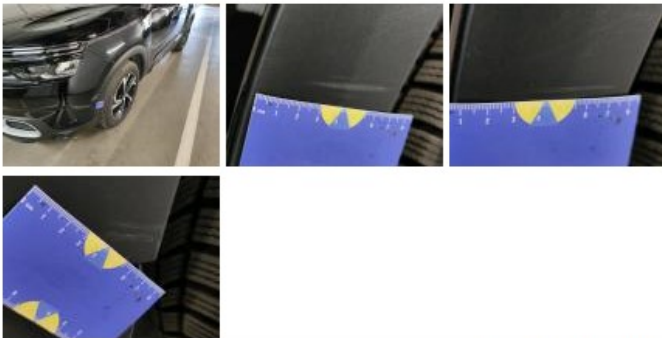

Bumper trim R, Scratch(es), Replace