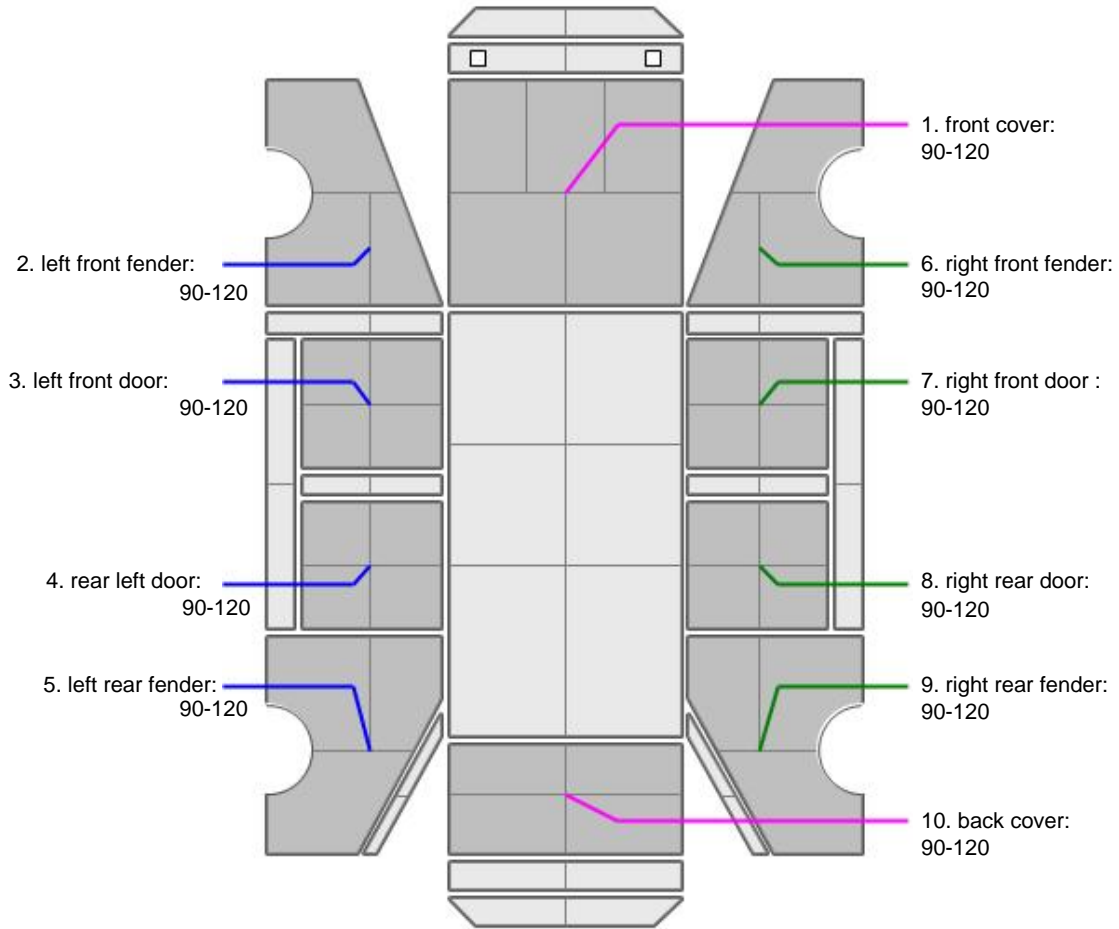

BODYWORK - Description of paint finish

L.p.	Item name	Coating thickness [µm]	Description
1	front cover	90-120	
2	left front fender	90-120	
3	left front fender	90-120	
4	rear left door	90-120	
5	rear left door	90-120	
6	right front fender	90-120	
7	right front door	90-120	
8	right rear door	90-120	
9	right rear fender	90-120	
10	back cover	90-120	